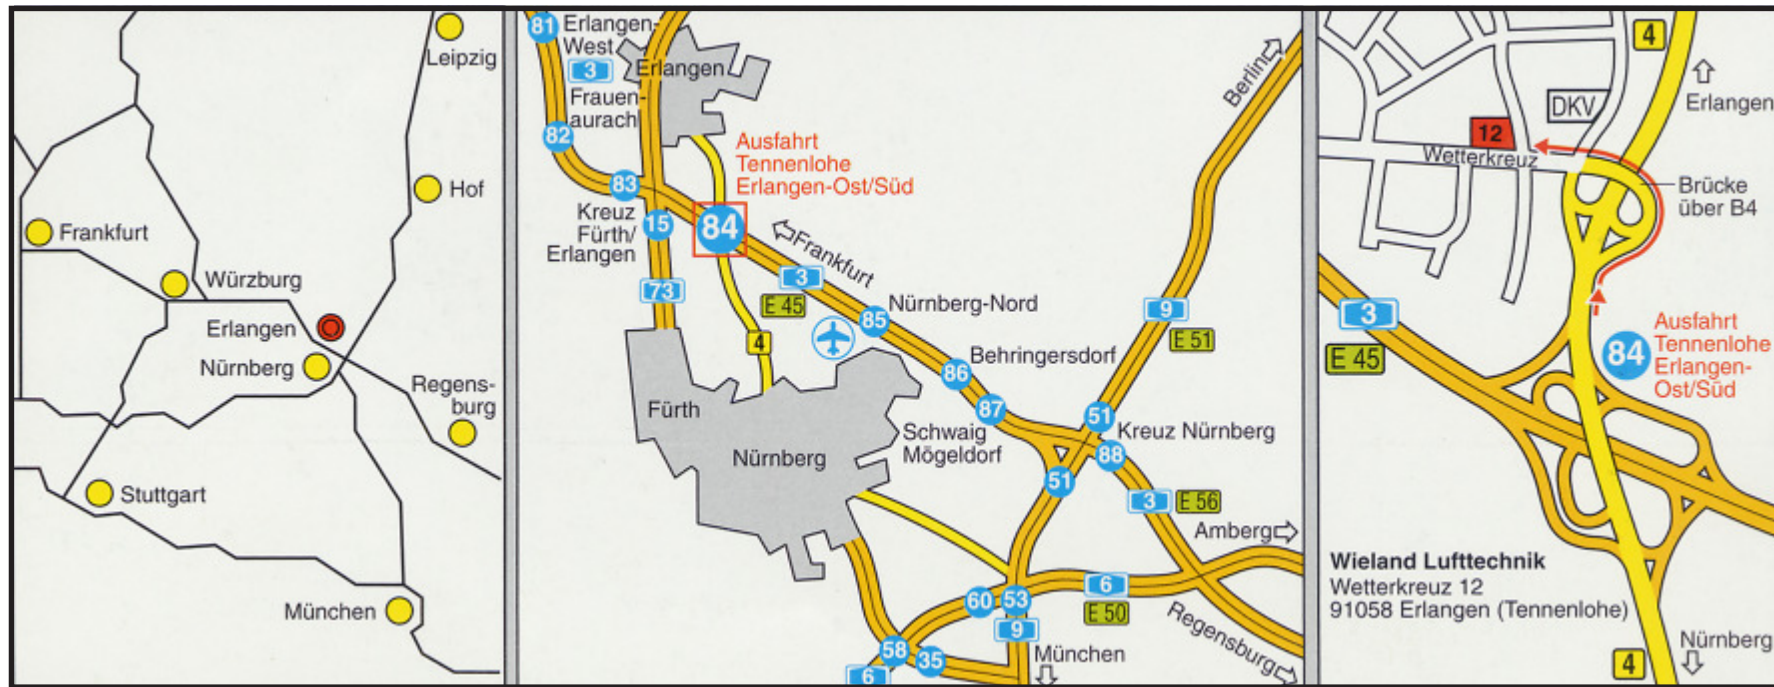

## How to find us:

If you come by car:

- Motorway A3, Exit Tennenlohe (No. 84).
- At the exit follow the indication for Erlangen.
- Immediately go right again in order to cross B4 into the industrial zone Tennenlohe.
- You will find us after 100 m on the right hand side.

We are 15 km away from the City centre of Nuremberg. 10 km away from Nuremberg airport and 5 km from the City centre of Erlangen.